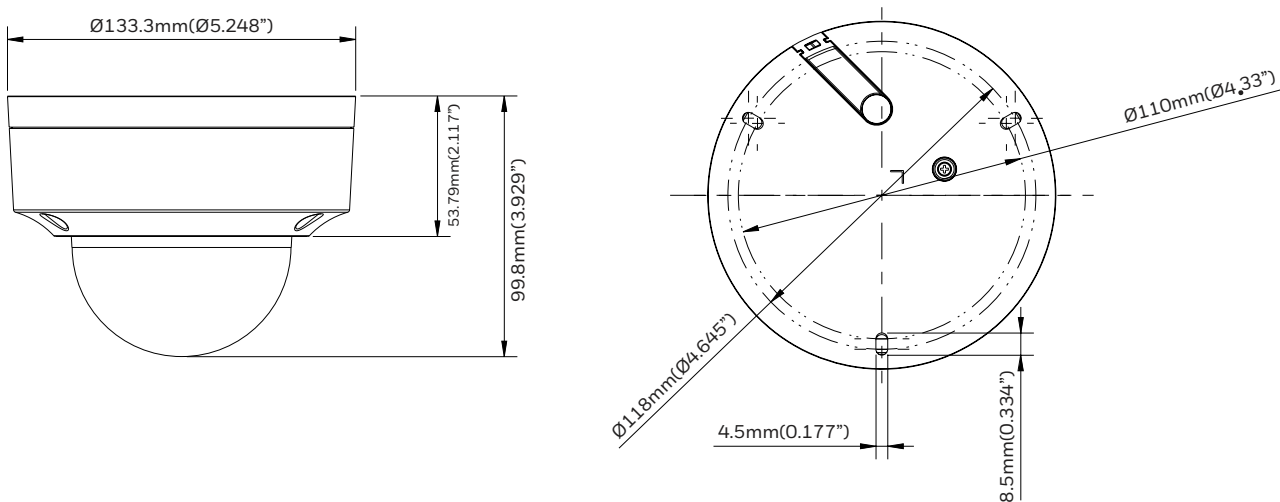

30 SERIES 5MP IP WDR IR RUGGED MINI DOME CAMERA

SYSTEM COMPATIBILITY	
MAXPRO NVR PE	Up to 128 IP channels RAID5/6 Enterprise NVR
MAXPRO NVR SE	Up to 64 IP channels System NVR
MAXPRO NVR XE	Up to 16 IP channels system NVR
MAXPRO NVR SOFTWARE	Up to 128 IP channels Recording Software
ADPRO NVR FASTTRACE 2E	Up to 32 IP channels with up to 32 VA channels NVRs, or Up to 20 Analogue channels Hybrids
ADPRO NVR IFT-E	Up to 32 IP channels with up to 32 VA channels NVRs
ADPRO NVR IFT	Up to 32 IP channels or 16 IP channels with up to 16 VA channels NVRs
ADPRO NVR EFT	Up to 16 IP channels with up to 8 VA channels NVRs, or Up to 16 Analogue channels Hybrids
ADPRO NVR IFT GATEWAY	4 IP channels + 4 VA channels
HEN*4	8/16/32/64-channel Performance Series NVRs (H.264 and H.265)
HEN*3	4/8/16-channel Performance Series NVRs (H.264 and H.265)

MOUNTS AND ACCESSORIES		
HQA-BB2		Junction Box
HQA-BB4		Junction Box
HQA-PM2		Pole Mount Adapter with HQA-BB2/HQA-BB4

ORDERING	
HC30W45R2	5MP Network Dome Camera, TDN, WDR, 1/2.7" CMOS, 2.8mm-12mm MFZ Lens, 2 IR LEDs, H.265, PoE, IP66/IK10

DIMENSIONS

For more information

www.security.honeywell.com/uk
www.security.honeywell.com/me

Honeywell Commercial Security

Honeywell Security Office -
Emaar Business Park,
Sheikh Zayed Road
Building No. 2, 2nd floor, 201
Post Office Box 232362
Dubai, United Arab Emirates
Tel: +971 44541704

Aston Fields Road
Whitehouse Industrial Estate
Runcorn, Cheshire, WA7 3DL
United Kingdom
Tel: +44 (0)8448 000 235
www.honeywell.com

ONVIF and the ONVIF logo are trademarks of ONVIF Inc.
Honeywell reserves the right, without notification, to
make changes in product design or specifications.

HSV-HC30W45R2-02-UK(0619)DS-Z
© 2019 Honeywell International Inc.

THE
FUTURE
IS
WHAT
WE
MAKE IT

Honeywell