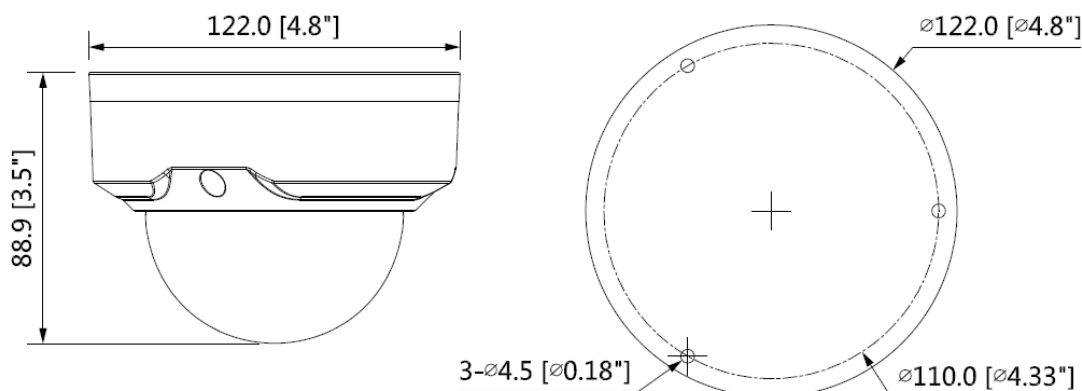

PERFORMANCE SERIES NETWORK WDR 8MP IR RUGGED MINI DOME CAMERA

RECOMMENDED ACCESSORIES

SYSTEM INTEGRATION

HEN*4	8 / 16 / 32 / 64-Channel Performance Series 4K NVRs (H.264 and H.265)
HEN*3	4 / 8 / 16 / 32-Channel Performance Series 4K NVRs (H.264 and H.265)
HEN*3V	4 / 8 / 16-Channel Embedded NVRs (H.265)

MOUNTS AND ACCESSORIES

HQA-PK		Pendant Mount Cap
HQA-WK**		Wall Mount Bracket

MOUNTS AND ACCESSORIES

HQA-PM2		Pole Mount Adapter
HQA-IC		In-Ceiling Bracket
HQA-BB4**		Junction Box
HQA-CBE**		Ceiling Mount Extend Bracket

The HQA-WK/HQA-BB4 must be used when installing the camera to HQA-PM2.

ORDERING

H4W8PER2V	Network WDR 8MP IR Rugged Mini Dome Camera, 1 / 2.8" CMOS, 2.7 mm~13.5 mm Motorized, 2 IR LEDs, PoE, IP66, IK10, H.265 / Smart Codec

DIMENSIONS

For more information

www.security.honeywell.com/uk
www.security.honeywell.com/me

Honeywell Commercial Security

Emaar Business Park, Sheikh Zayed Road
Building No. 2, 2nd floor, 201
Post Office Box 232362
Dubai, United Arab Emirates
Tel: +971 4 450 5800

140 Waterside Road
Hamilton Industrial Park
Leicester LE5 1TN
United Kingdom
Tel: +44 (0) 1928 378005
www.honeywell.com

ONVIF and the ONVIF logo are trademarks of ONVIF Inc.
Honeywell reserves the right, without notification, to make changes in product design or specifications.

HSV-H4W8PER2V-01-UK(0921)DS-Y
© 2021 Honeywell International Inc.

Honeywell