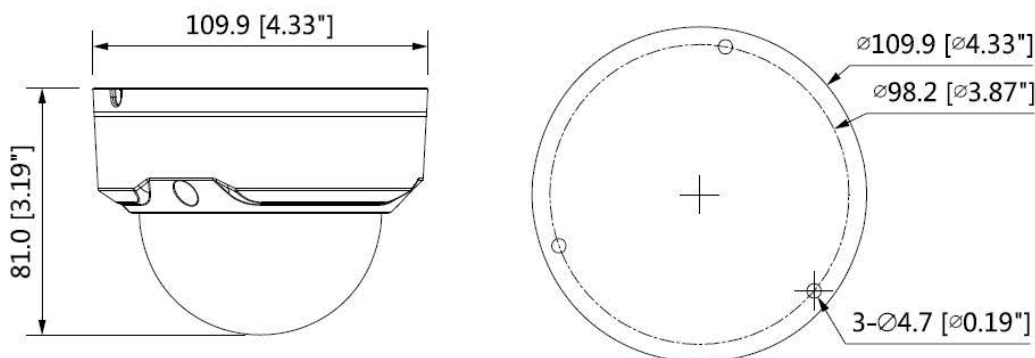

ORDERING

H4W4PER3V	Network WDR 4MP IR Rugged Mini Dome Camera, 1/3.0" CMOS, 2.8 mm Fixed, 3 IR LEDs, PoE, IP66, IK10, H.265 / Smart Codec
-----------	--

DIMENSIONS

For more information

www.security.honeywell.com/uk
www.security.honeywell.com/me