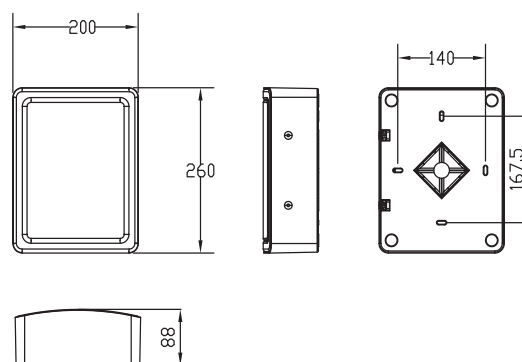

## Power setting

There are three primary taps including 6W, 3W, 1.5W for your selection. The cable connector is mounted on the back cover for easy installation.

Cable configuration

**EN 54-24**

# 582426 (L-VWP06C/EN) Technical Specifications

TECHNISCHE DATEN	
RATED POWER	6 W
TRANSFORMER POWER TAPS	6 / 3 / 1,5 W (100 V) • 3 / 1,5 / 0,75 W (70 V)
RATED IMPEDANCE	1,67 kΩ / 3,33 kΩ / 6,67 kΩ
SPL 1 W / 1 M	92 dB
TRANSMISSION RANGE	150 ... 16.000 Hz (-10 dB)
AMBIENT TEMPERATURE	-25 °C ... 55 °C
STORAGE TEMPERATURE	-40 °C ... 70 °C
AIR HUMIDITY	< 95 % non condensing
MATERIAL	ABS
COLOR	white, similar to RAL 9010
WEIGHT	ca. 1,6 kg
DIMENSIONS	W: 260 mm H: 200 mm D: 88 mm
ORDER INFORMATION	PART NO.
6 W CABINET LOUDSPEAKER L-VWP06C/EN	582426

Dimensions