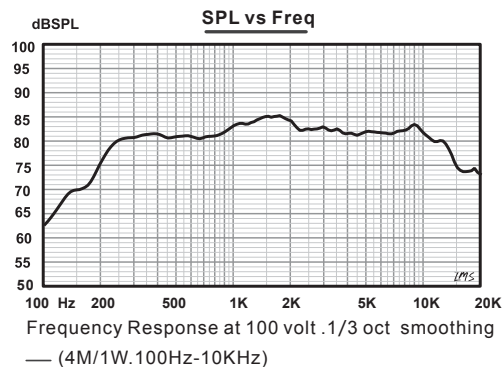

Mounting

The loudspeaker is designed for quick and simple installation. First mount the back on the wall or on the junction box using the screws slots. Cable glands on the rear and on the side.

Frequency Response