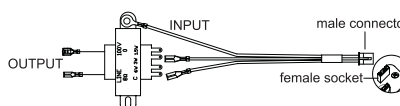

## Mounting

The loudspeaker is designed for quick and simple installation. First mount the back on the wall or on the junction box using the screws slots. Cable glands on the rear and on the side.

Frequency Response

## Power setting

There are three primary taps including 6W, 3W, 1.5W for your selection. The cable connector is mounted on the back cover for easy installation.

Cable configuration

**EN 54-24**